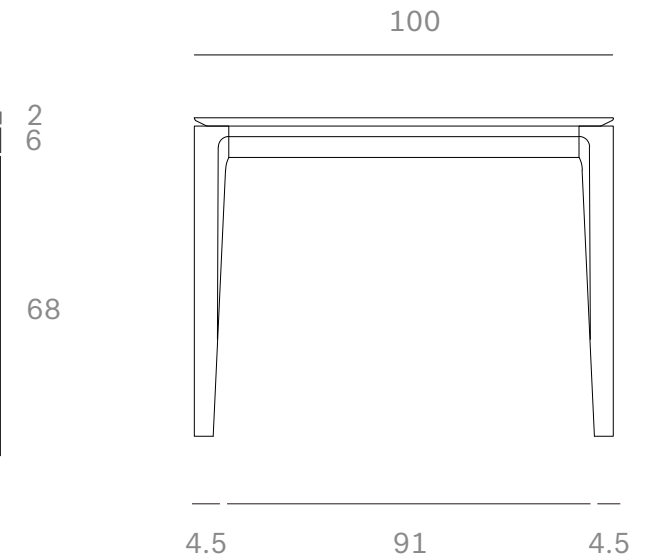

*Ethnicraft*

10162 - Teak Bok dining table - Dimensions (cm)

*Ethnicraft*

10162 - Teak Bok dining table - Dimensions (inches)